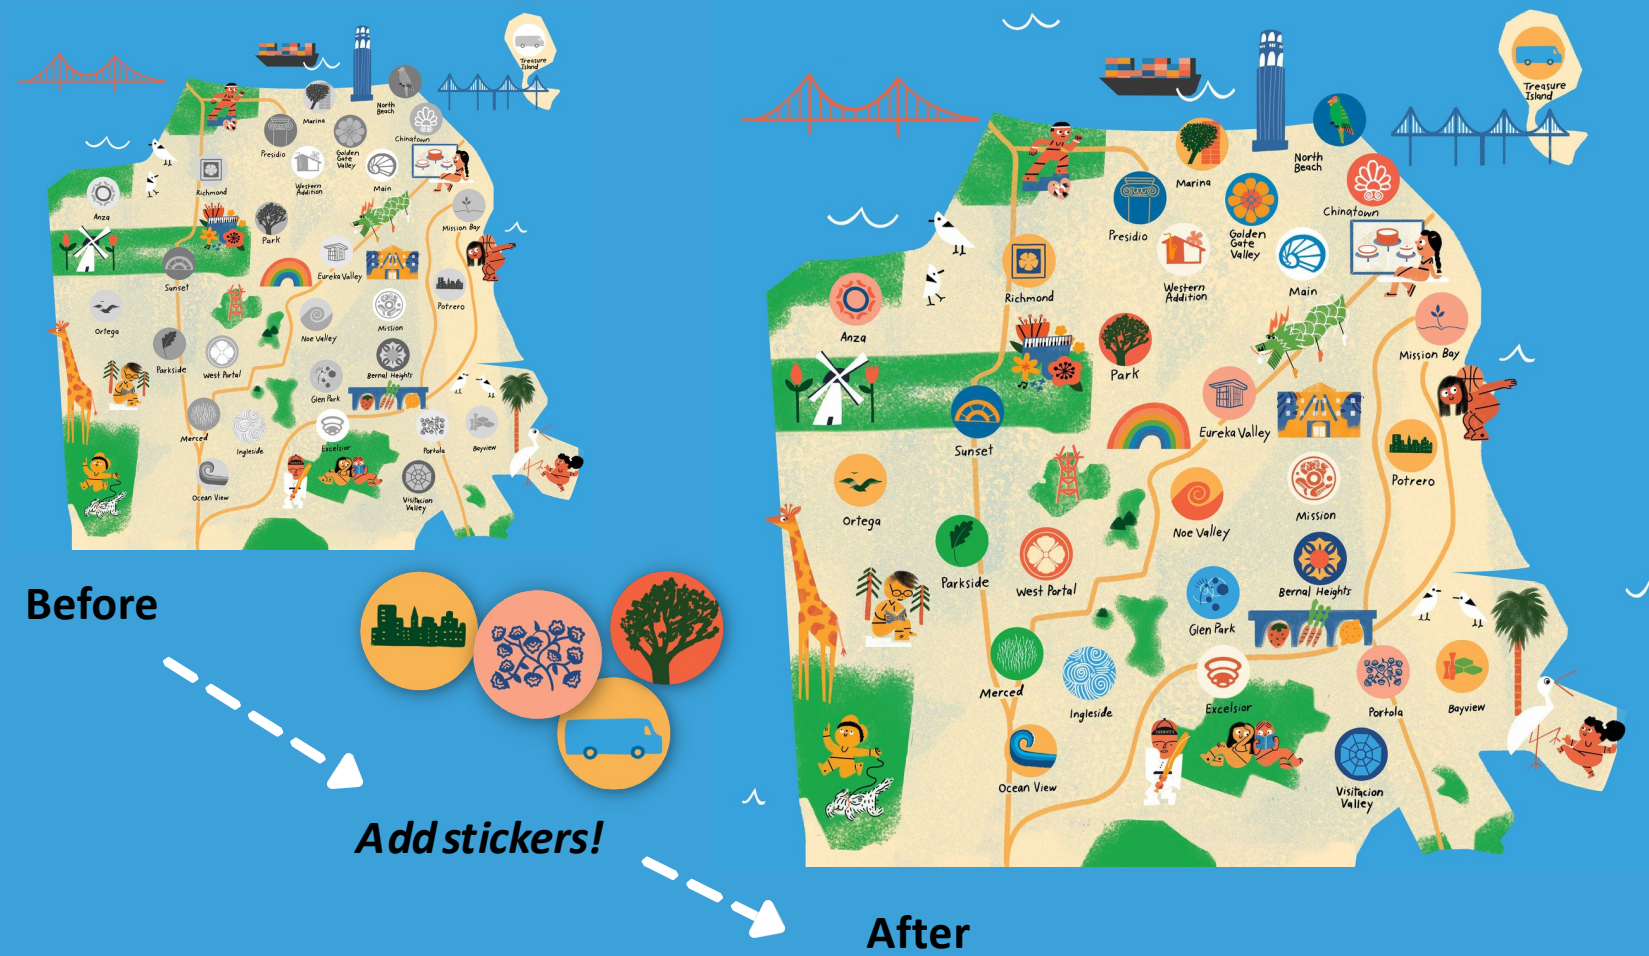

TREASURES ABOUND FOR READERS AROUND TOWN

Get to know San Francisco
with SFPL's Explorer Map

Jaime Wong, Public Relations Officer

MARKETING & PUBLICITY HIGHLIGHTS

- October and November *At the Library*
- Enewsletters and eblasts
- Social media posts
- Location banners
- A-frame signage
- City partner outreach
- Neighborhood staff picks page for every location: sfpl.org/explorer-map

Explorer cyclists and SFPL fans Allison Mercurio (left), Nick Dunlap (center) and Danielle Raynal (right) visited 20 branches in a single day.