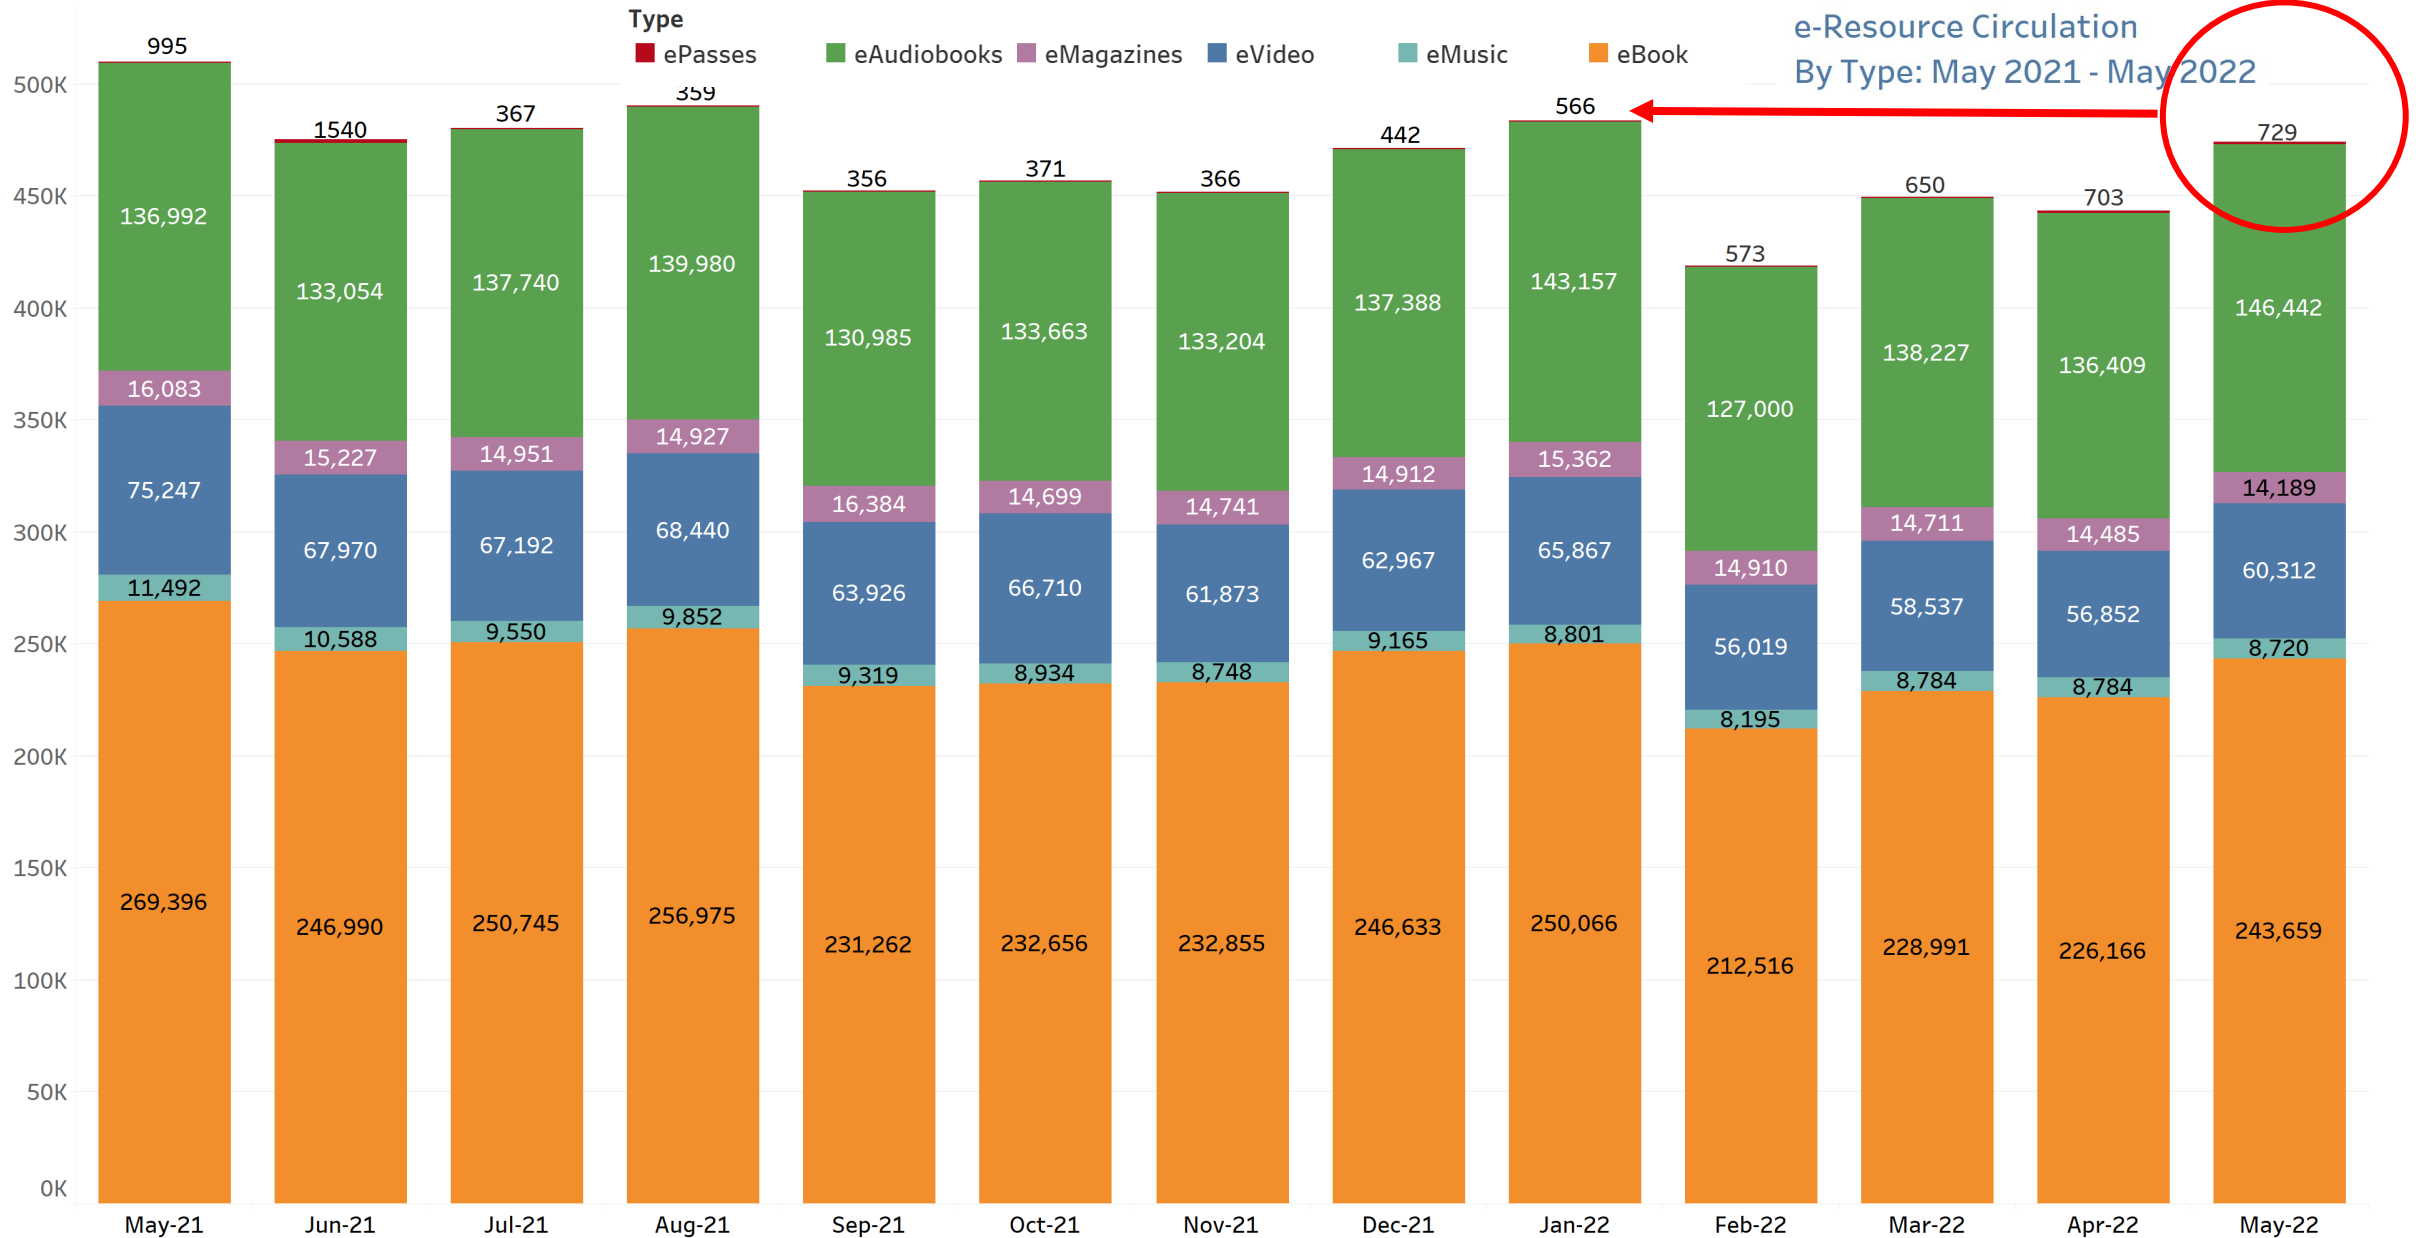

MONTHLY VISITORS: VISITOR TRAFFIC STEADILY INCREASING SINCE REOPENING

PHYSICAL CIRC BACK TO 2/3 OF PRE-COVID LEVEL; eCIRC REMAINS HIGHER THAN PRE-COVID

MONTHLY PHYSICAL CIRC: LAST 3 MONTHS HIGHEST SINCE REOPENING

MONTHLY eCIRC: REMAINS ROBUST; RETURNED TO 2021 LEVELS IN MAY

PUBLIC ACCESS COMPUTING: USAGE NUMBERS STEADY SINCE MARCH

Daily Number of Sessions - 5-Day Moving Average

WiFi CONNECTIONS: 50% INCREASE IN PAST 5 MONTHS