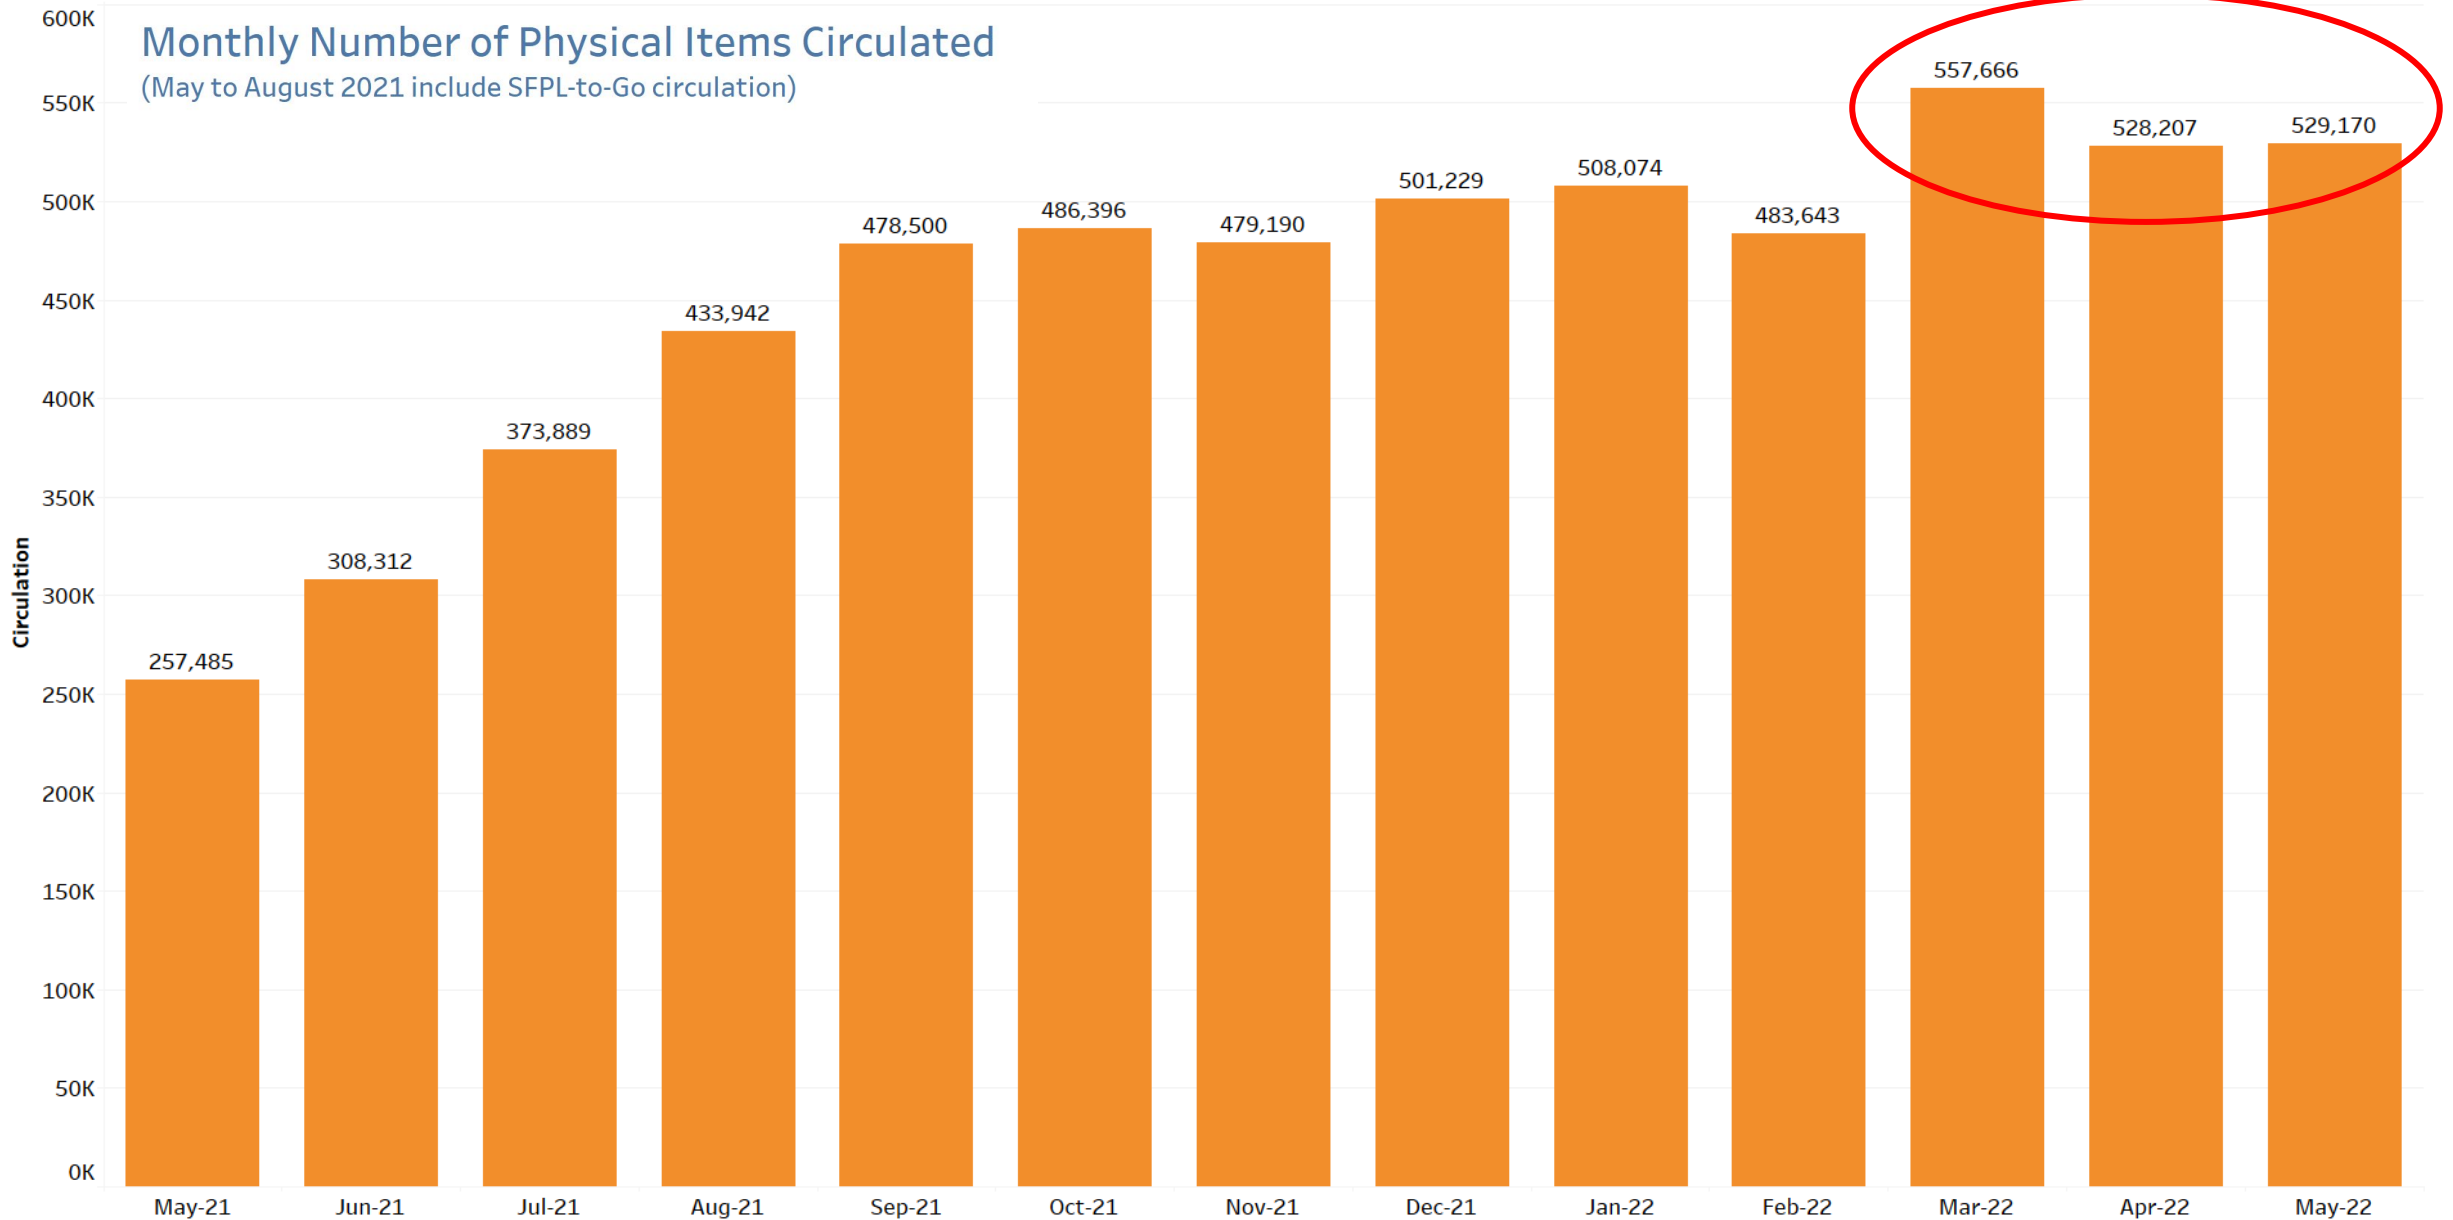

Mission Branch @1234 Valencia

Opens June 18, 2022

Temporary Site Hours

- Monday 10-6
- Tuesday, Wednesday, Thursday 10-8
- Friday 1-6
- Saturday 10-6
- Sunday 1-5

1234 Valencia Sneak Peek

Library Programs are Back!!!

MONTHLY VISITORS: VISITOR TRAFFIC STEADILY INCREASING SINCE REOPENING

PHYSICAL CIRC BACK TO 2/3 OF PRE-COVID LEVEL; eCIRC REMAINS HIGHER THAN PRE-COVID

MONTHLY PHYSICAL CIRC: LAST 3 MONTHS HIGHEST SINCE REOPENING

MONTHLY eCIRC: REMAINS ROBUST; RETURNED TO 2021 LEVELS IN MAY

PUBLIC ACCESS COMPUTING: USAGE NUMBERS STEADY SINCE MARCH

Daily Number of Sessions - 5-Day Moving Average

WiFi CONNECTIONS: 50% INCREASE IN PAST 5 MONTHS