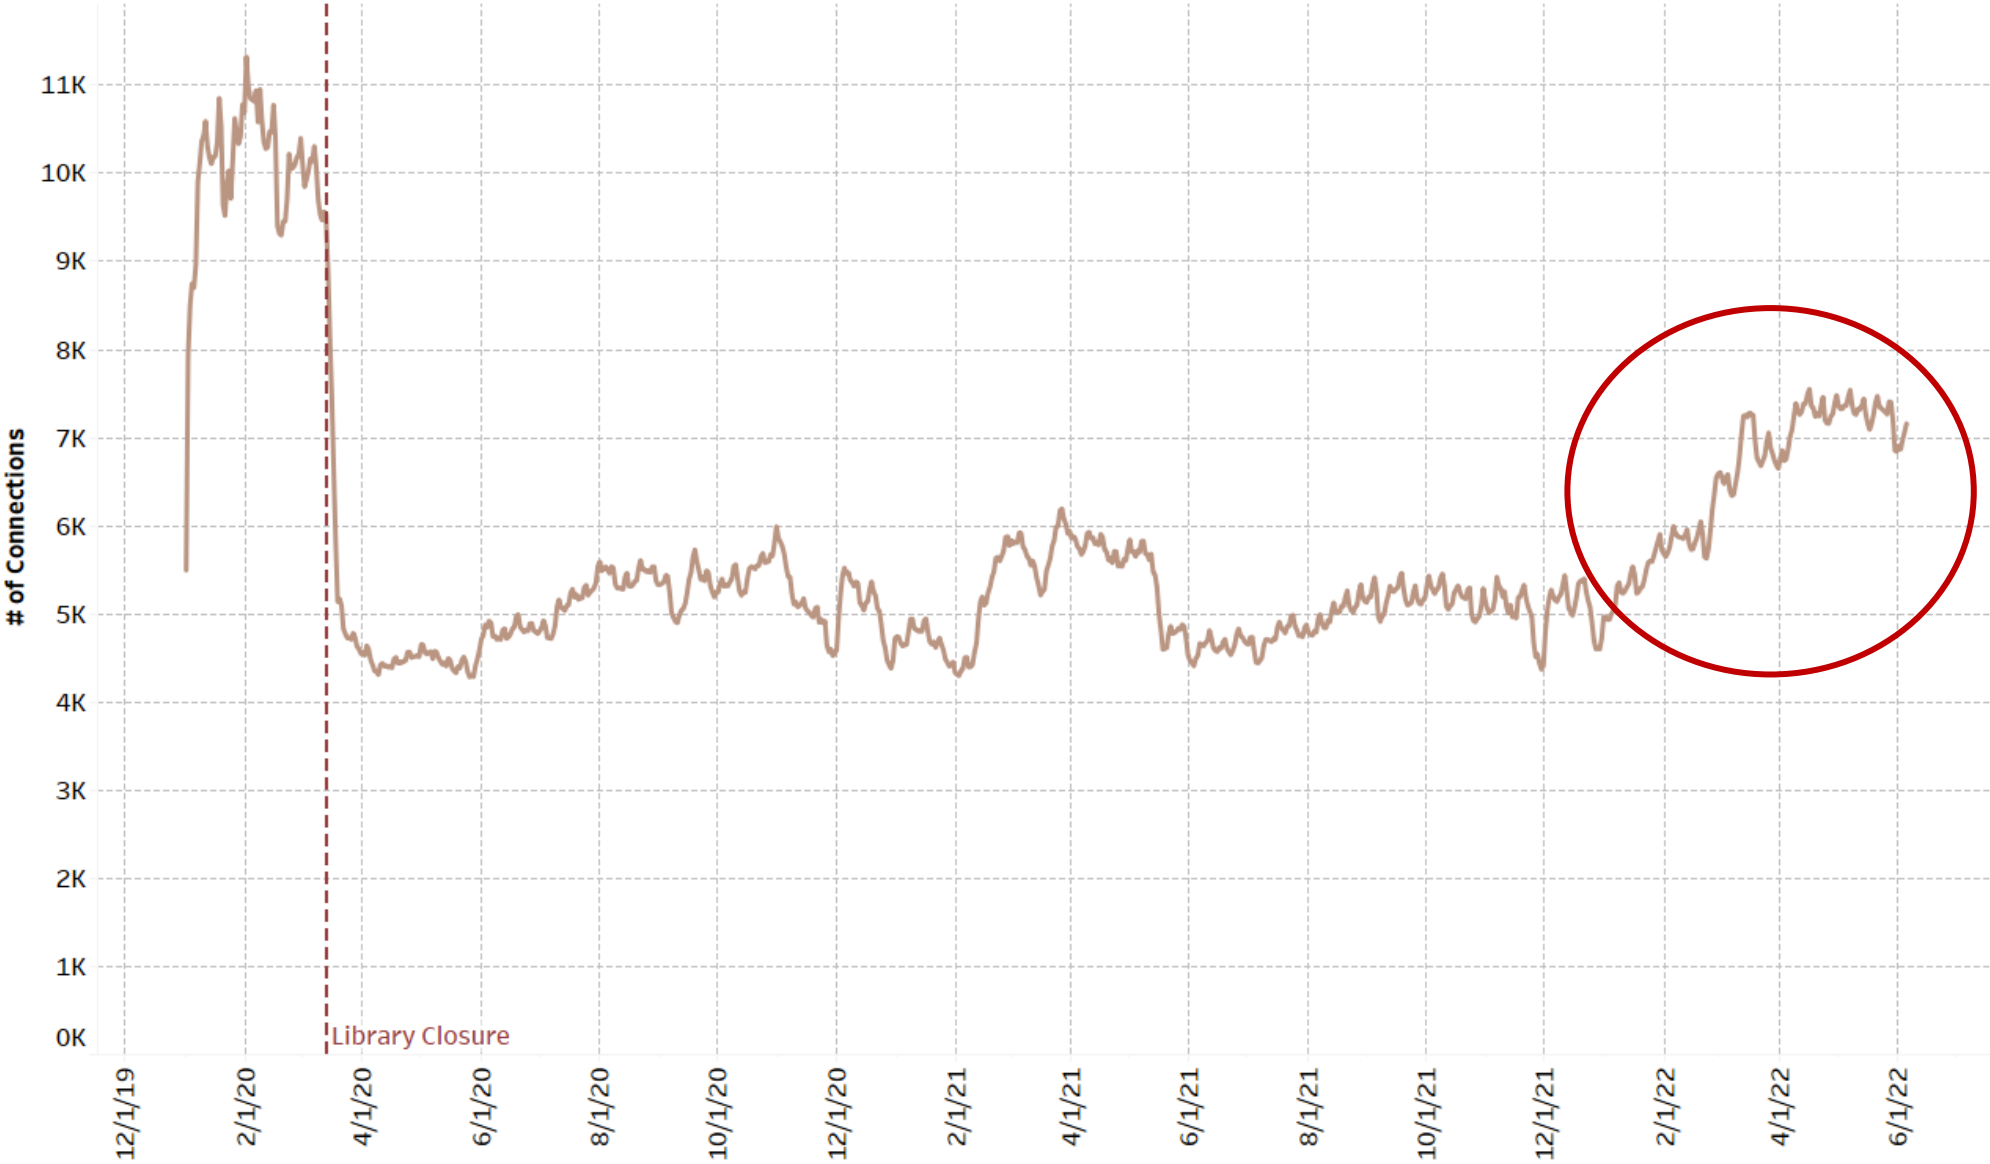

MONTHLY VISITORS: VISITOR TRAFFIC STEADILY INCREASING SINCE REOPENING

PHYSICAL CIRC BACK TO 2/3 OF PRE-COVID LEVEL; eCIRC REMAINS HIGHER THAN PRE-COVID

MONTHLY PHYSICAL CIRC: LAST 3 MONTHS HIGHEST SINCE REOPENING

MONTHLY eCIRC: REMAINS ROBUST; RETURNED TO 2021 LEVELS IN MAY

PUBLIC ACCESS COMPUTING: USAGE NUMBERS STEADY SINCE MARCH

Daily Number of Sessions - 5-Day Moving Average

WiFi CONNECTIONS: 50% INCREASE IN PAST 5 MONTHS

Daily Number of WiFi Connections - 5-Day Moving Average

64% OF PRE-COVID PATRONS HAVE RETURNED; UNIQUE # OF PATRONS SINCE START OF PANDEMIC NOW 92% PRE-COVID

MAJORITY OF PHYSICAL-ONLY PATRONS HAVEN'T RETURNED; REPLACING THOSE PATRONS WITH NEW OR PREVIOUSLY INACTIVE PATRONS