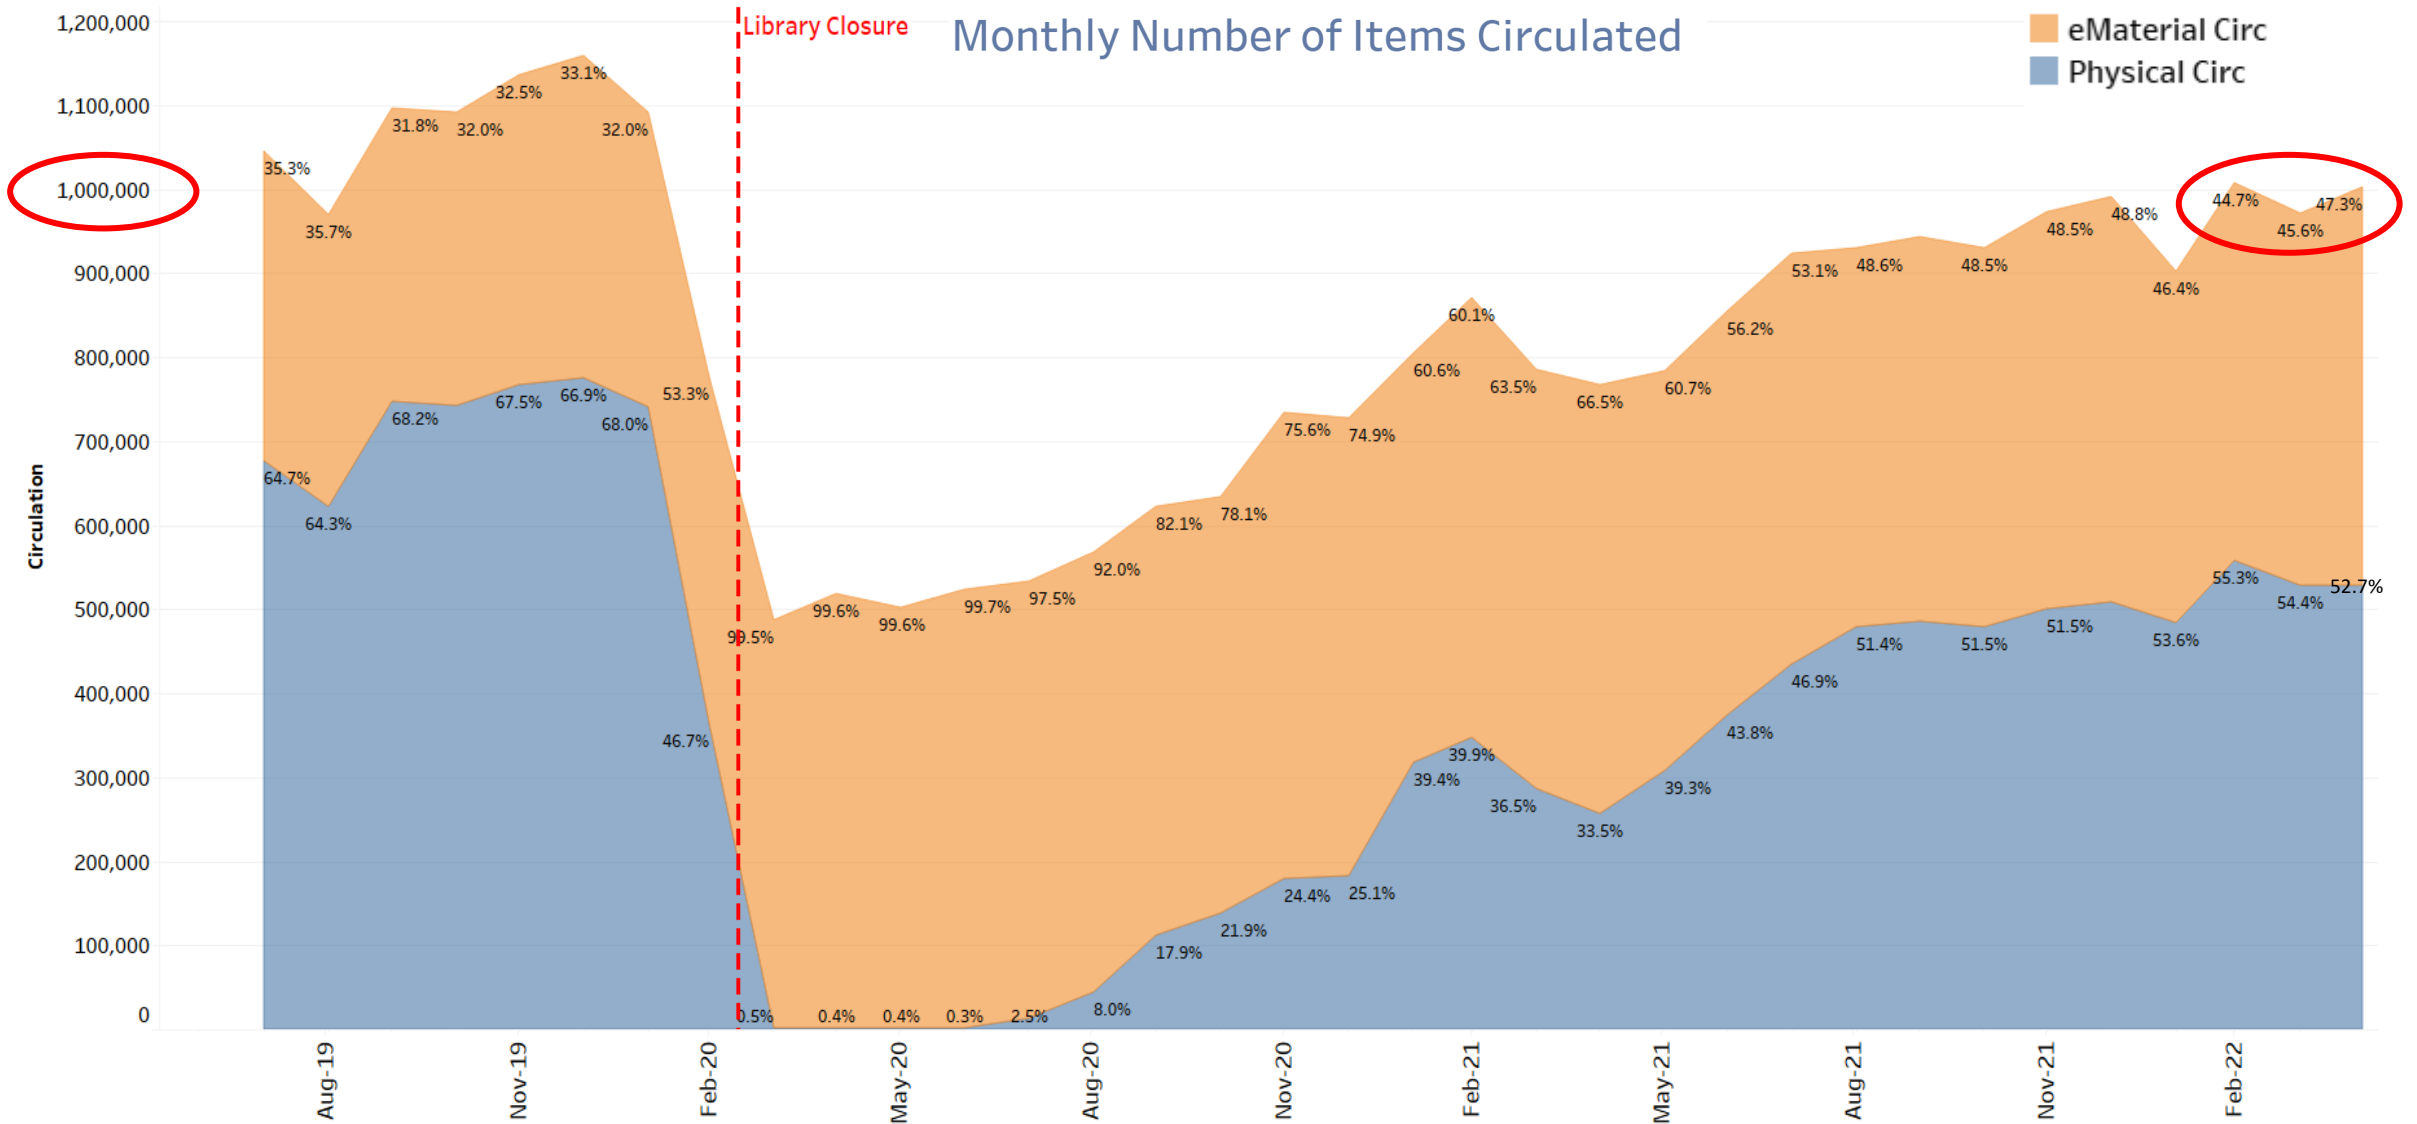

Mission Branch @1234 Valencia

Opens June 18, 2022

Temporary Site Hours

- Monday 10-6
- Tuesday, Wednesday, Thursday 10-8
- Friday 1-6
- Saturday 10-6
- Sunday 1-5

1234 Valencia Sneak Peek

Library Programs are Back!!!

MONTHLY VISITORS: VISITOR TRAFFIC STEADILY INCREASING SINCE REOPENING

PHYSICAL CIRC BACK TO 2/3 OF PRE-COVID LEVEL; eCIRC REMAINS HIGHER THAN PRE-COVID

MONTHLY PHYSICAL CIRC: LAST 3 MONTHS HIGHEST SINCE REOPENING

MONTHLY eCIRC: REMAINS ROBUST; RETURNED TO 2021 LEVELS IN MAY

PUBLIC ACCESS COMPUTING: USAGE NUMBERS STEADY SINCE MARCH

Daily Number of Sessions - 5-Day Moving Average

WiFi CONNECTIONS: 50% INCREASE IN PAST 5 MONTHS