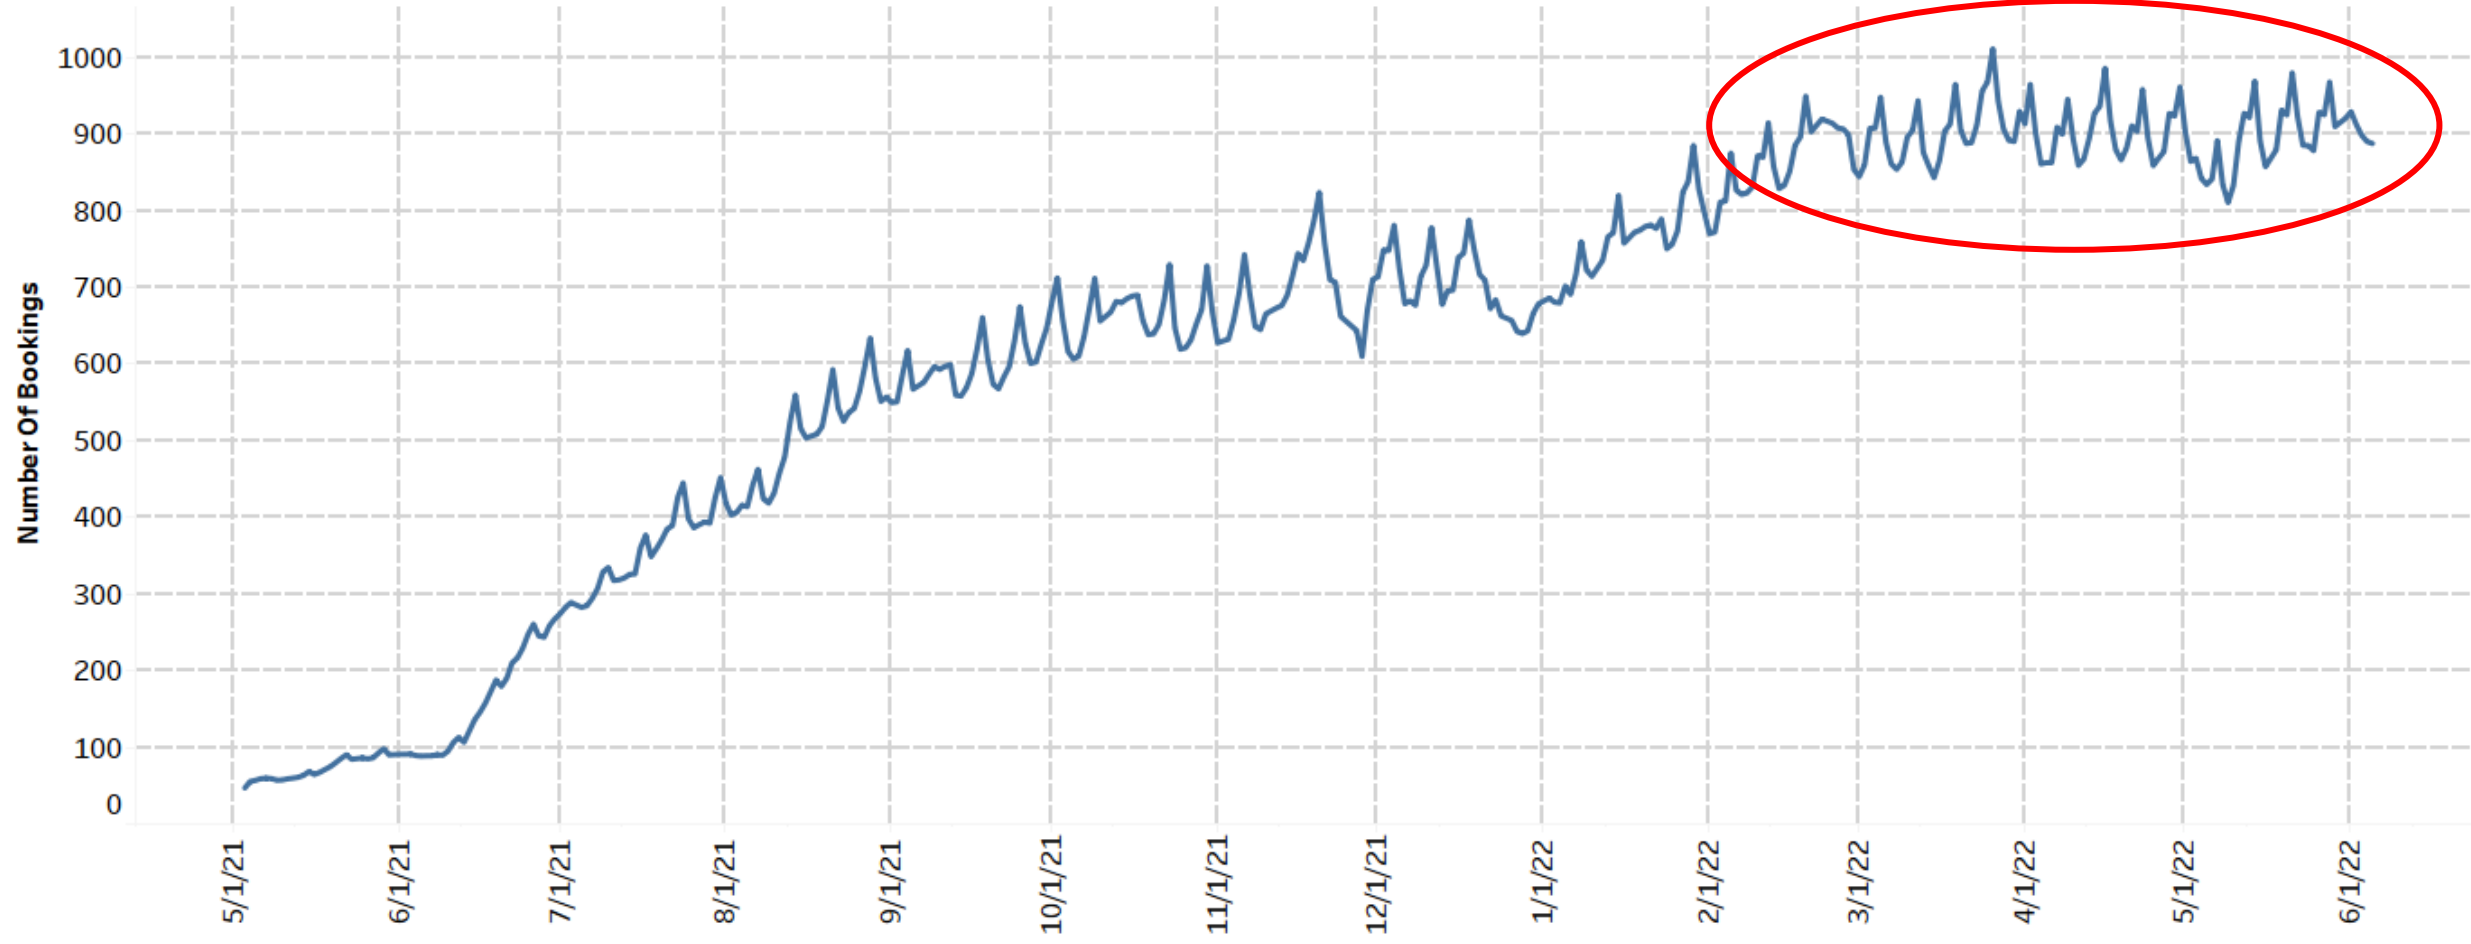

MONTHLY VISITORS: VISITOR TRAFFIC STEADILY INCREASING SINCE REOPENING

PHYSICAL CIRC BACK TO 2/3 OF PRE-COVID LEVEL; eCIRC REMAINS HIGHER THAN PRE-COVID

MONTHLY PHYSICAL CIRC: LAST 3 MONTHS HIGHEST SINCE REOPENING

MONTHLY eCIRC: REMAINS ROBUST; RETURNED TO 2021 LEVELS IN MAY

PUBLIC ACCESS COMPUTING: USAGE NUMBERS STEADY SINCE MARCH

Daily Number of Sessions - 5-Day Moving Average

WiFi CONNECTIONS: 50% INCREASE IN PAST 5 MONTHS