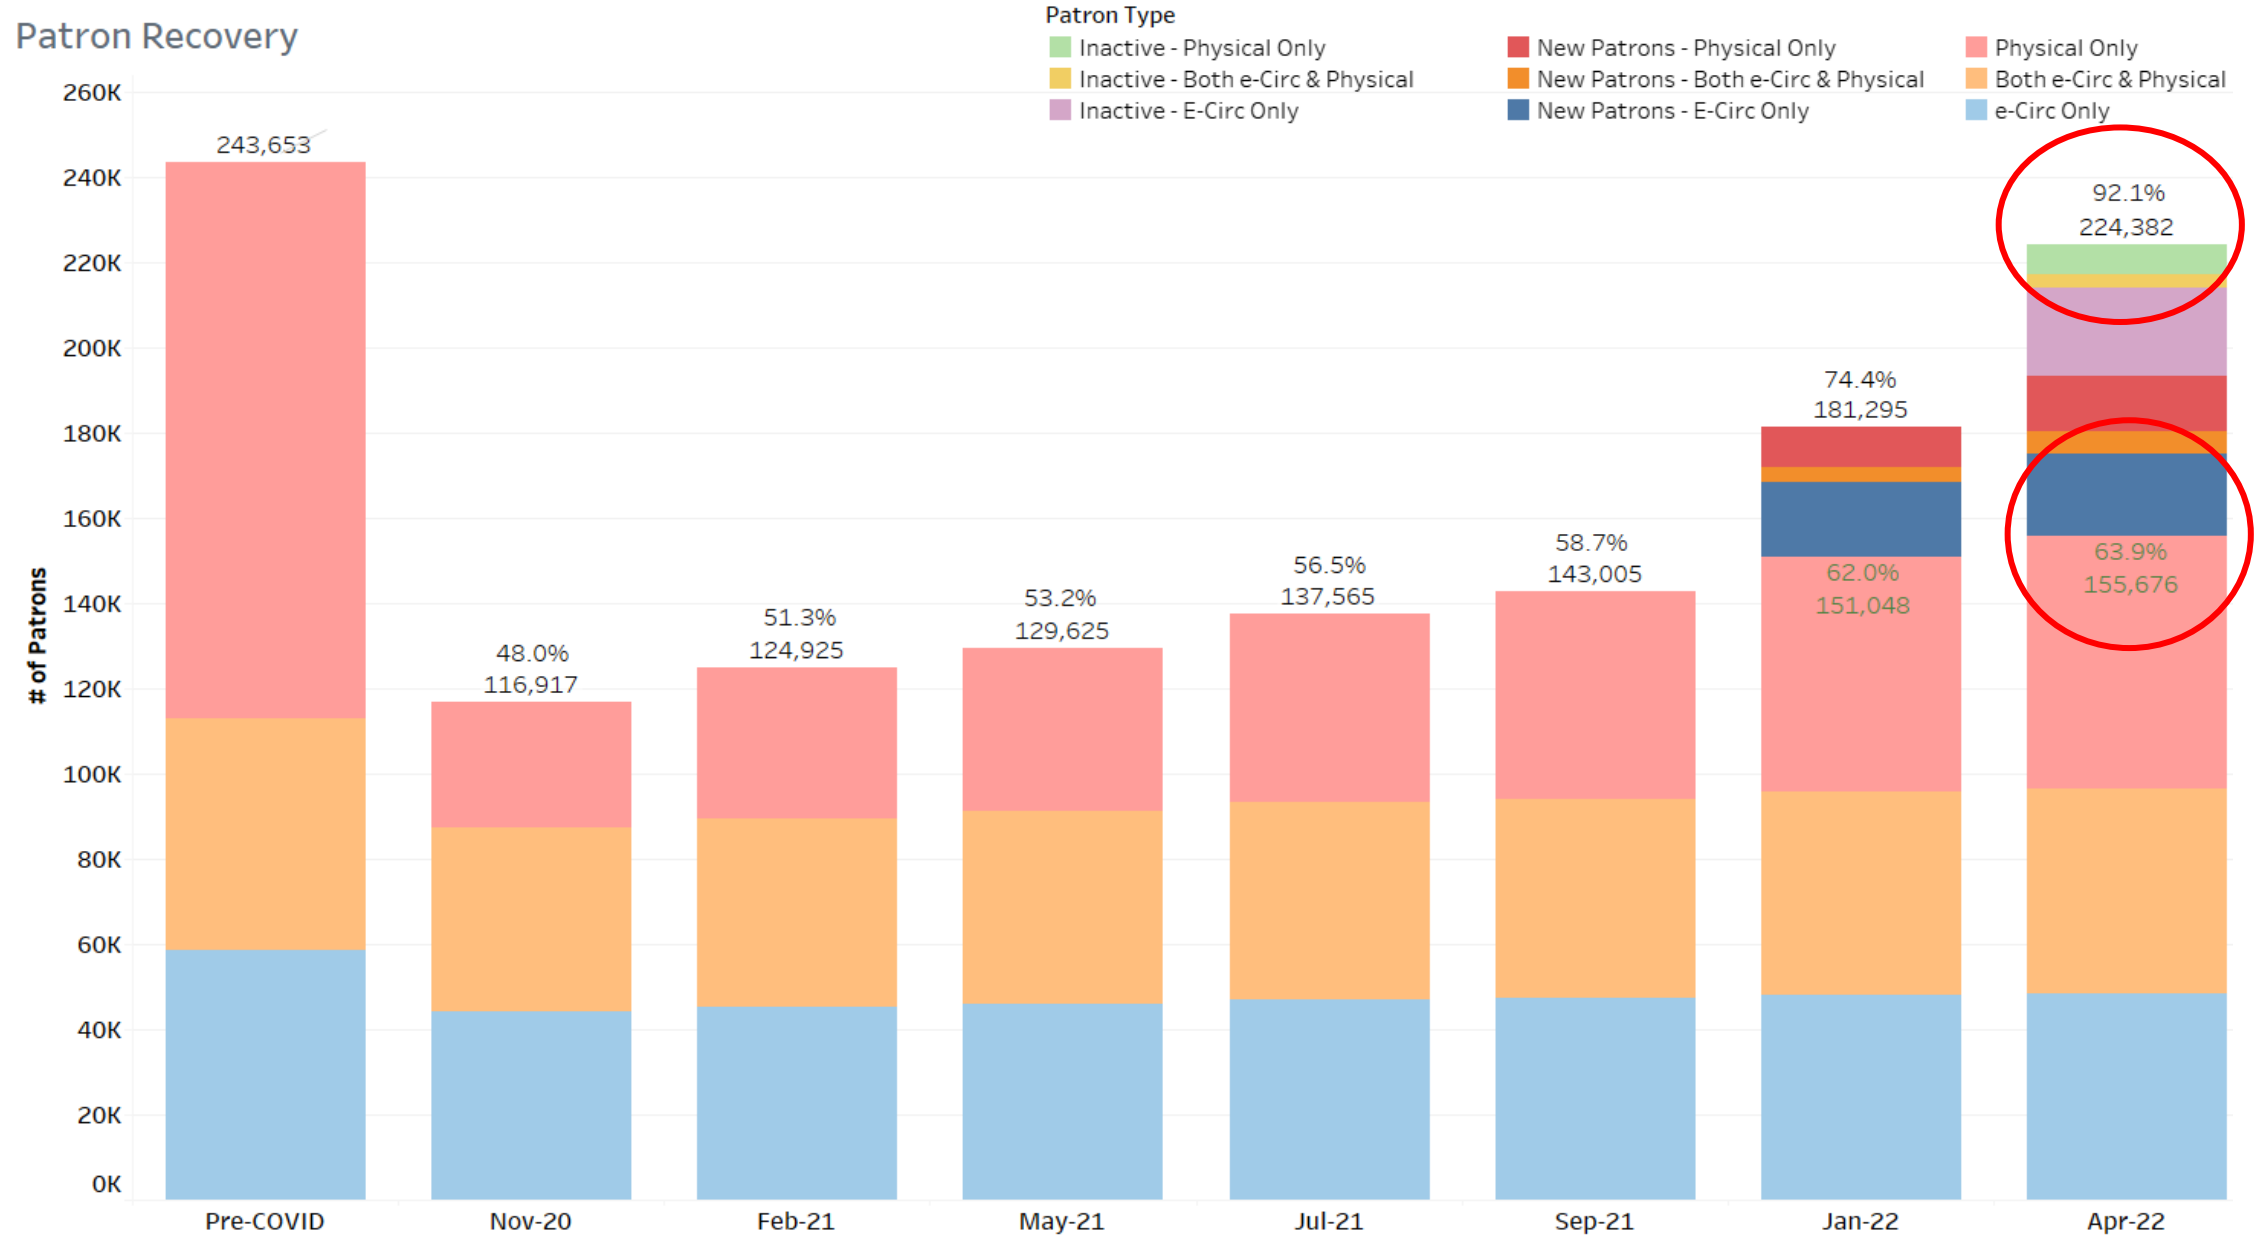

MONTHLY VISITORS: VISITOR TRAFFIC STEADILY INCREASING SINCE REOPENING

PHYSICAL CIRC BACK TO 2/3 OF PRE-COVID LEVEL; eCIRC REMAINS HIGHER THAN PRE-COVID

MONTHLY PHYSICAL CIRC: LAST 3 MONTHS HIGHEST SINCE REOPENING

MONTHLY eCIRC: REMAINS ROBUST; RETURNED TO 2021 LEVELS IN MAY

PUBLIC ACCESS COMPUTING: USAGE NUMBERS STEADY SINCE MARCH

Daily Number of Sessions - 5-Day Moving Average

WiFi CONNECTIONS: 50% INCREASE IN PAST 5 MONTHS

Daily Number of WiFi Connections - 5-Day Moving Average

64% OF PRE-COVID PATRONS HAVE RETURNED; UNIQUE # OF PATRONS SINCE START OF PANDEMIC NOW 92% PRE-COVID

MAJORITY OF PHYSICAL-ONLY PATRONS HAVEN'T RETURNED; REPLACING THOSE PATRONS WITH NEW OR PREVIOUSLY INACTIVE PATRONS