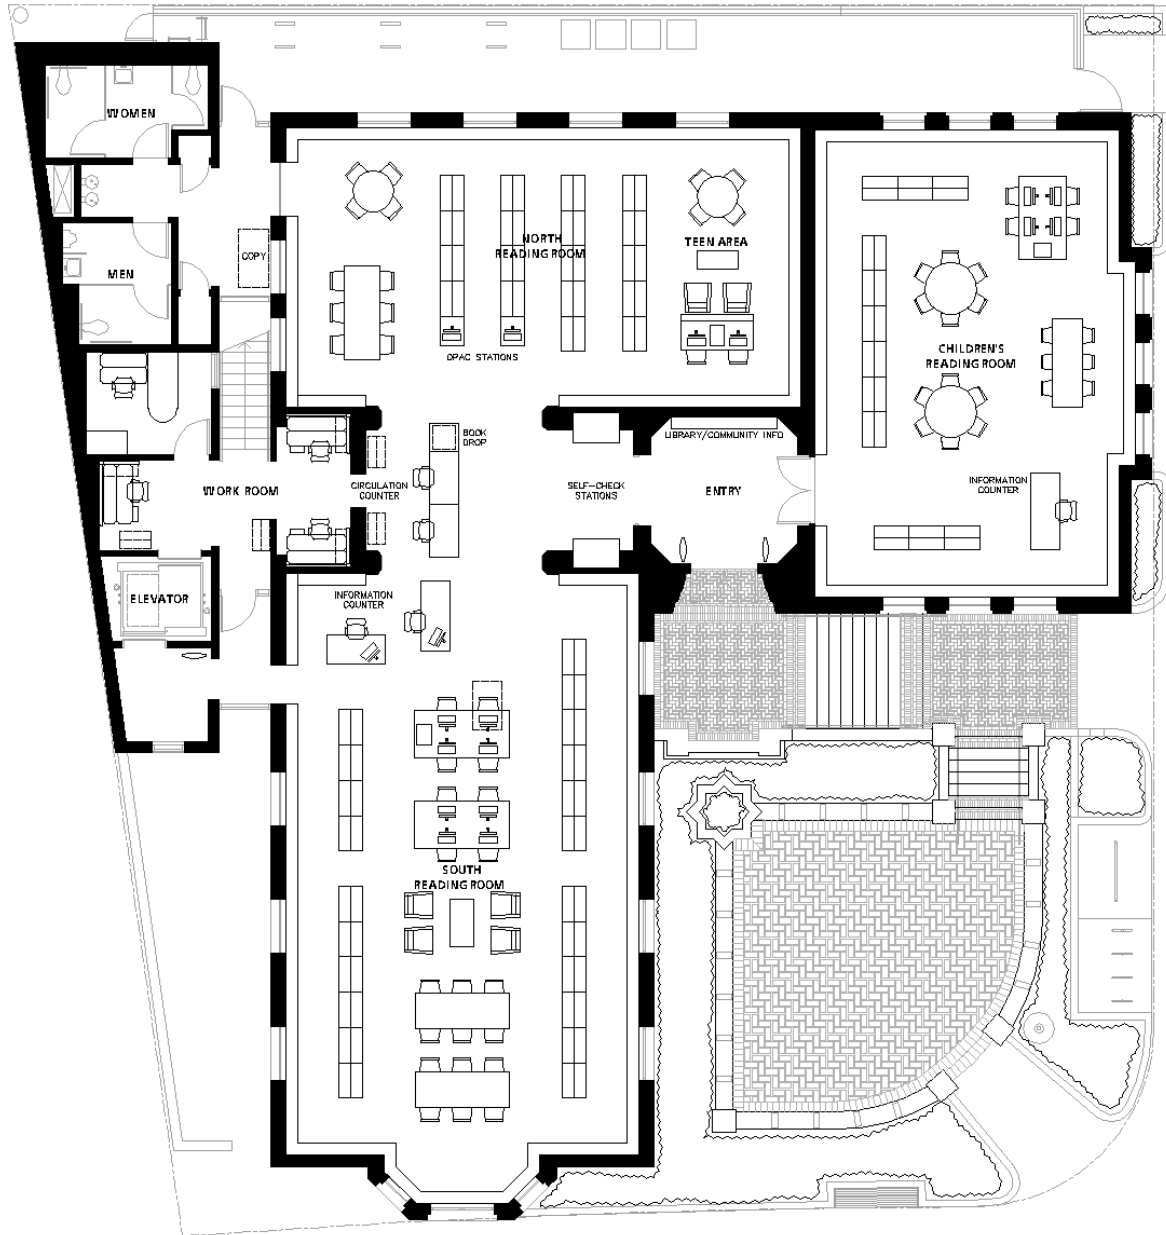

West Portal Branch Library
Main Floor
Design Plans - April 2004

West Portal Branch Library
Ground Floor
Design Plans - April 2004