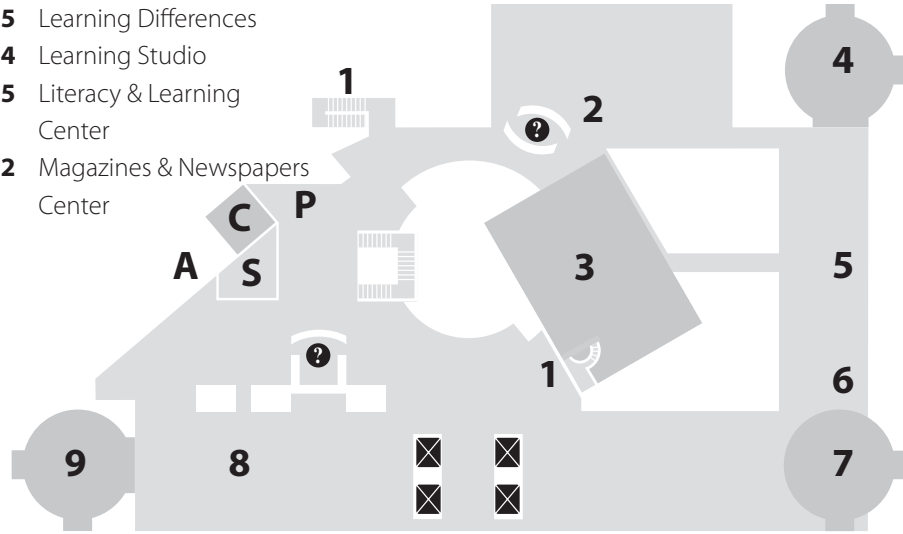

FLOOR 5

- 6 Computer Training Center
- 9 DIGI Center
- 7 Environmental Center
- 8 Government Information Center
- 5 Learning Differences
- 4 Learning Studio
- 5 Literacy & Learning Center
- 2 Magazines & Newspapers Center
- 5 Project Read
- 3 Reading Room
- 1 Staircase to 6th Floor
- 5 Veterans Resource Center

FLOOR 6

- 1 Book Arts & Special Collections Center
- 7 Chief of Main
- 7 Community Programs & Partnerships/Public Affairs
- 6 City Librarian/Library Commission
- 4 Human Resources
- 5 Library Administration
- 11 Roof Terrace
- 2 San Francisco History Center & Photograph Collection
- 10 Gallery
- 3 Staircase to 5th Floor
- 8 Staircase to Reading Room
- 9 StoryCorps

FLOOR LL

- 1 Auditorium
- 2 Gallery
- 4 Community Meeting Room & Mural
- 3 Elevator to 1st Floor & Larkin/Fulton Entrances

Lower Level restrooms open during select Library events.

FLOOR 1

- 15 Atrium
- 11 Audiovisual Center
- 9 Browsing/Fiction Collection
- 14 Checkout & Renew
- 6 Deaf Services Center
- 4 Elevator to 2nd Floor & Lower Level
- 7 Large Print Collection
- 5 Staircase to 2nd Floor
- 12 Elevators to Upper Levels
- 8 Mystery/Science Fiction
- 13 Staircase to Children's Center
- 1 Grove Street Entrance
- 2 Bookstore
- 3 Security/Lost & Found
- 16 Staircase to LL
- 10 Holds Pickup
- 3 Staircase to 2nd Floor & Lower Level

FLOOR 4

- 4 Art, Music & Recreation Center
- 1 Business, Science & Technology Center
- 2 Jobs & Careers Center
- 5 Music Center
- 3 Small Business Center