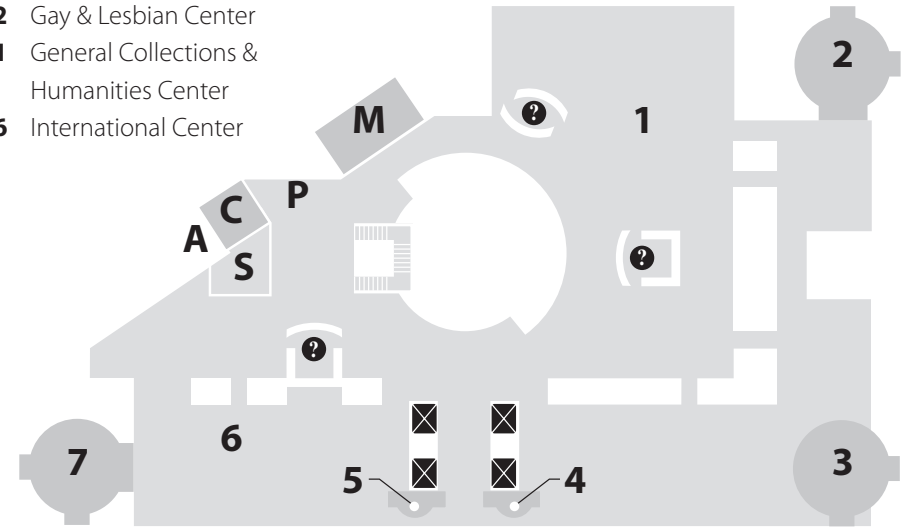

FLOOR LL

- 1 Auditorium
- 2 Gallery
- 4 Community Meeting Room & Mural
- 3 Elevator to 1st Floor & Larkin/Fulton Entrances

Lower Level restrooms open during select Library events.

FLOOR 1

- 15 Atrium
- 11 Audiovisual Center
- 9 Browsing/Fiction Collection
- 14 Checkout & Renew
- 6 Deaf Services Center
- 4 Elevator to 2nd Floor & Lower Level
- 7 Large Print Collection
- 5 Staircase to 2nd Floor
- 12 Elevators to Upper Levels
- 8 Mystery/Science Fiction
- 13 Staircase to Children's Center
- 1 Grove Street Entrance
- 2 Bookstore
- 3 Security/Lost & Found
- 16 Staircase to LL
- 10 Holds Pickup
- 3 Staircase to 2nd Floor & Lower Level

FLOOR 3

- 3 African American Center
- 7 Chinese Center
- 4 Educational Guidance Collection
- 5 Filipino American Center
- 2 Gay & Lesbian Center
- 1 General Collections & Humanities Center
- 6 International Center