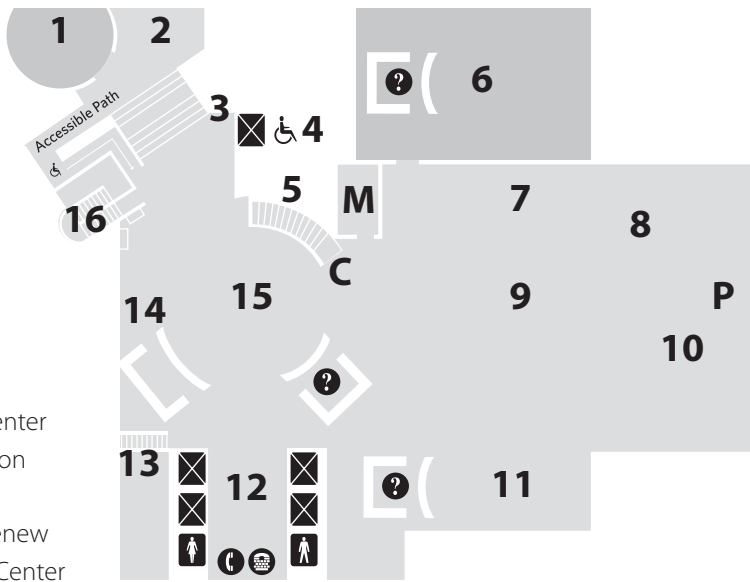

Floor Directory

- | | | |
|--|---|--|
| 6 Administration Offices | 5 DIGI Center | 5 Magazines & Newspapers Center |
| 3 African American Center | 3 Educational Guidance Collection | LL Community Meeting Room & Mural |
| 4 Art, Music & Recreation Center | 5 Environmental Center | 4 Music Center |
| 1 Audiovisual Center | 3 Filipino American Center | 5 Project Read |
| LL Auditorium | LL, 6 Galleries | LL, 1 Restrooms |
| 2 Library for the Blind & Print Disabled | 3 Gay & Lesbian Center | 6 Roof Terrace |
| 6 Book Arts & Special Collections | 3 General Collections & Humanities Center | 6 San Francisco History Center & Photograph Collection |
| 1 Bookstore | 5 Government Information Center | 1 Security/Lost & Found |
| 1 Browsing/Fiction Collection | 1 Holds Pickup | 6 StoryCorps |
| 4 Business, Science & Technology Center | 6 Human Resources | 2 Teen Center/The Mix at SFPL |
| 1 Checkout & Return | 3 International Center | 1 Telephone |
| 2 Children's Center | 4 Jobs & Careers Center | 5 Veterans Resource Center |
| 3 Chinese Center | 5 Learning Differences | |
| 5 Computer Training Center | 5 Learning Studio | |
| 1 Deaf Services Center | 5 Literacy & Learning Center | |

FLOOR LL

- 1 Auditorium
- 2 Gallery
- 4 Community Meeting Room & Mural
- 3 Elevator to 1st Floor & Larkin/Fulton Entrances

Lower Level restrooms open during select Library events.

FLOOR 1

- 15 Atrium
- 11 Audiovisual Center
- 9 Browsing/Fiction Collection
- 14 Checkout & Renew
- 6 Deaf Services Center
- 4 Elevator to 2nd Floor & Lower Level
- 7 Large Print Collection
- 5 Staircase to 2nd Floor
- 12 Elevators to Upper Levels
- 8 Mystery/Science Fiction
- 13 Staircase to Children's Center
- 1 Grove Street Entrance
- 2 Bookstore
- 3 Security/Lost & Found
- 16 Staircase to LL
- 10 Holds Pickup
- 3 Staircase to 2nd Floor & Lower Level