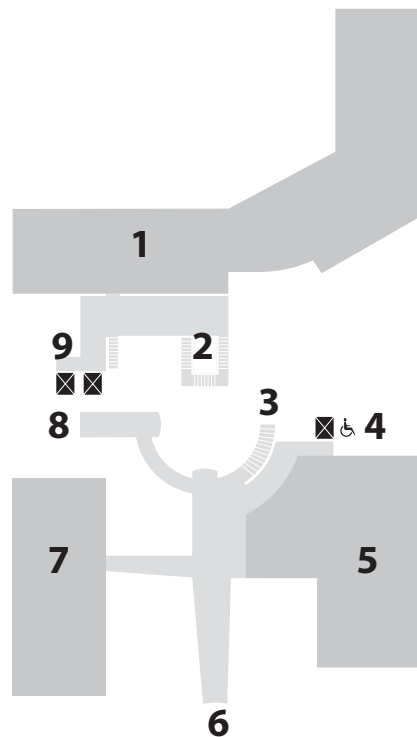

FLOOR 2

- 1 Children's Center
- 4 Elevator to 1st Floor & LL
- 8 Fulton Street Entrance
- 6 Larkin Street Entrance
- 7 Library for the Blind & Print Disabled
- 3 Staircase to Atrium
- 5 Teen Center/The Mix at SFPL
- 9 Staircase/Elevators to Children's Center & Upper Floors
- 2 Staircase to 3rd Floor