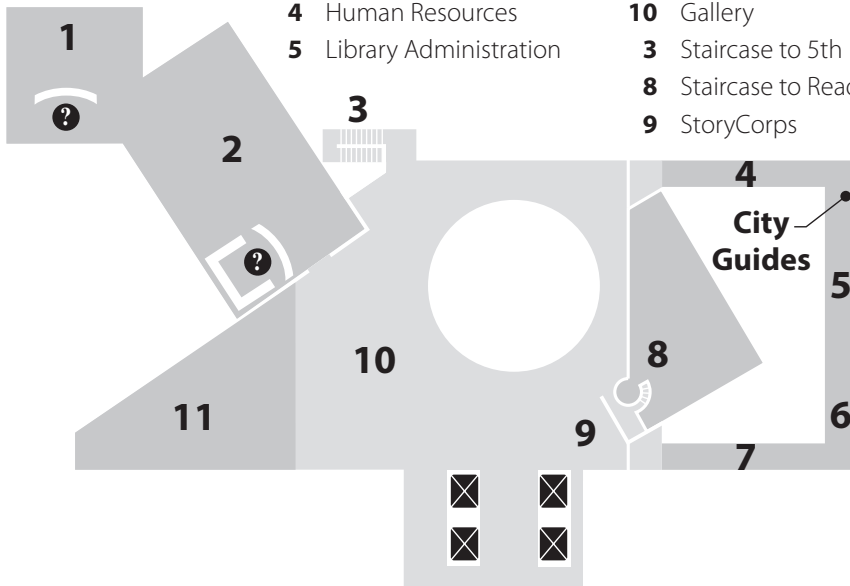

FLOOR 5

- 6 Computer Training Center
- 9 DIGI Center
- 7 Environmental Center
- 8 Government Information Center
- 5 Learning Differences
- 4 Learning Studio
- 5 Literacy & Learning Center
- 2 Magazines & Newspapers Center
- 5 Project Read
- 3 Reading Room
- 1 Staircase to 6th Floor
- 5 Veterans Resource Center

FLOOR 6

- 1 Book Arts & Special Collections Center
- 7 Chief of Main
- 7 Community Programs & Partnerships/Public Affairs
- 6 City Librarian/Library Commission
- 4 Human Resources
- 5 Library Administration
- 11 Roof Terrace
- 2 San Francisco History Center & Photograph Collection
- 10 Gallery
- 3 Staircase to 5th Floor
- 8 Staircase to Reading Room
- 9 StoryCorps

San Francisco Public Library

Main Library Locations

- Information Desk
- Elevators
- Restrooms
- Telephones
- All floors wifi enabled
- A** Assistive Technology Room
- C** Copier
- M** Meeting Room
- P** Paging Desk
- S** Study Room

FLOOR LL

- 1 Auditorium
- 2 Gallery
- 4 Community Meeting Room & Mural
- 3 Elevator to 1st Floor & Larkin/Fulton Entrances

Lower Level restrooms open during select Library events.

FLOOR 1

- 15 Atrium
- 11 Audiovisual Center
- 9 Browsing/Fiction Collection
- 14 Checkout & Renew
- 6 Deaf Services Center
- 4 Elevator to 2nd Floor & Lower Level
- 7 Large Print Collection
- 5 Staircase to 2nd Floor
- 12 Elevators to Upper Levels
- 8 Mystery/Science Fiction
- 13 Staircase to Children's Center
- 1 Grove Street Entrance
- 2 Bookstore
- 3 Security/Lost & Found
- 16 Staircase to LL
- 10 Holds Pickup
- 3 Staircase to 2nd Floor & Lower Level