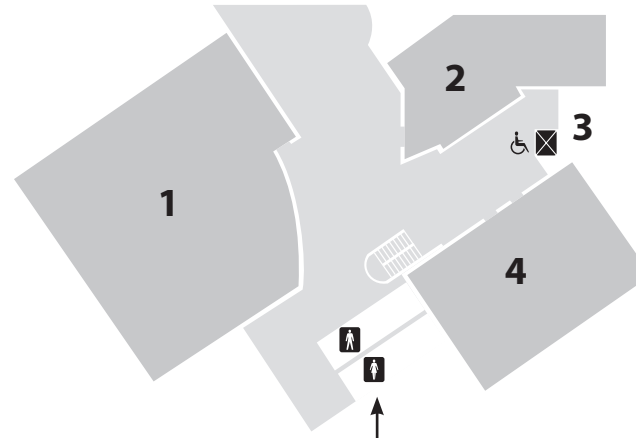

Floor Directory

- | | | |
|--|---|--|
| 6 Administration Offices | 5 DIGI Center | 5 Magazines & Newspapers Center |
| 3 African American Center | 3 Educational Guidance Collection | LL Community Meeting Room & Mural |
| 4 Art, Music & Recreation Center | 5 Environmental Center | 4 Music Center |
| 1 Audiovisual Center | 3 Filipino American Center | 5 Project Read |
| LL Auditorium | LL, 6 Galleries | LL, 1 Restrooms |
| 2 Library for the Blind & Print Disabled | 3 Gay & Lesbian Center | 6 Roof Terrace |
| 6 Book Arts & Special Collections | 3 General Collections & Humanities Center | 6 San Francisco History Center & Photograph Collection |
| 1 Bookstore | 5 Government Information Center | 1 Security/Lost & Found |
| 1 Browsing/Fiction Collection | 1 Holds Pickup | 6 StoryCorps |
| 4 Business, Science & Technology Center | 6 Human Resources | 2 Teen Center/The Mix at SFPL |
| 1 Checkout & Return | 3 International Center | 1 Telephone |
| 2 Children's Center | 4 Jobs & Careers Center | 5 Veterans Resource Center |
| 3 Chinese Center | 5 Learning Differences | |
| 5 Computer Training Center | 5 Learning Studio | |
| 1 Deaf Services Center | 5 Literacy & Learning Center | |

FLOOR LL

- 1 Auditorium
- 2 Gallery
- 4 Community Meeting Room & Mural
- 3 Elevator to 1st Floor & Larkin/Fulton Entrances

Lower Level restrooms open during select Library events.

FLOOR 1

- 15 Atrium
- 11 Audiovisual Center
- 9 Browsing/Fiction Collection
- 14 Checkout & Renew
- 6 Deaf Services Center
- 4 Elevator to 2nd Floor & Lower Level
- 7 Large Print Collection
- 5 Staircase to 2nd Floor
- 12 Elevators to Upper Levels
- 8 Mystery/Science Fiction
- 13 Staircase to Children's Center
- 1 Grove Street Entrance
- 2 Bookstore
- 3 Security/Lost & Found
- 16 Staircase to LL
- 10 Holds Pickup
- 3 Staircase to 2nd Floor & Lower Level